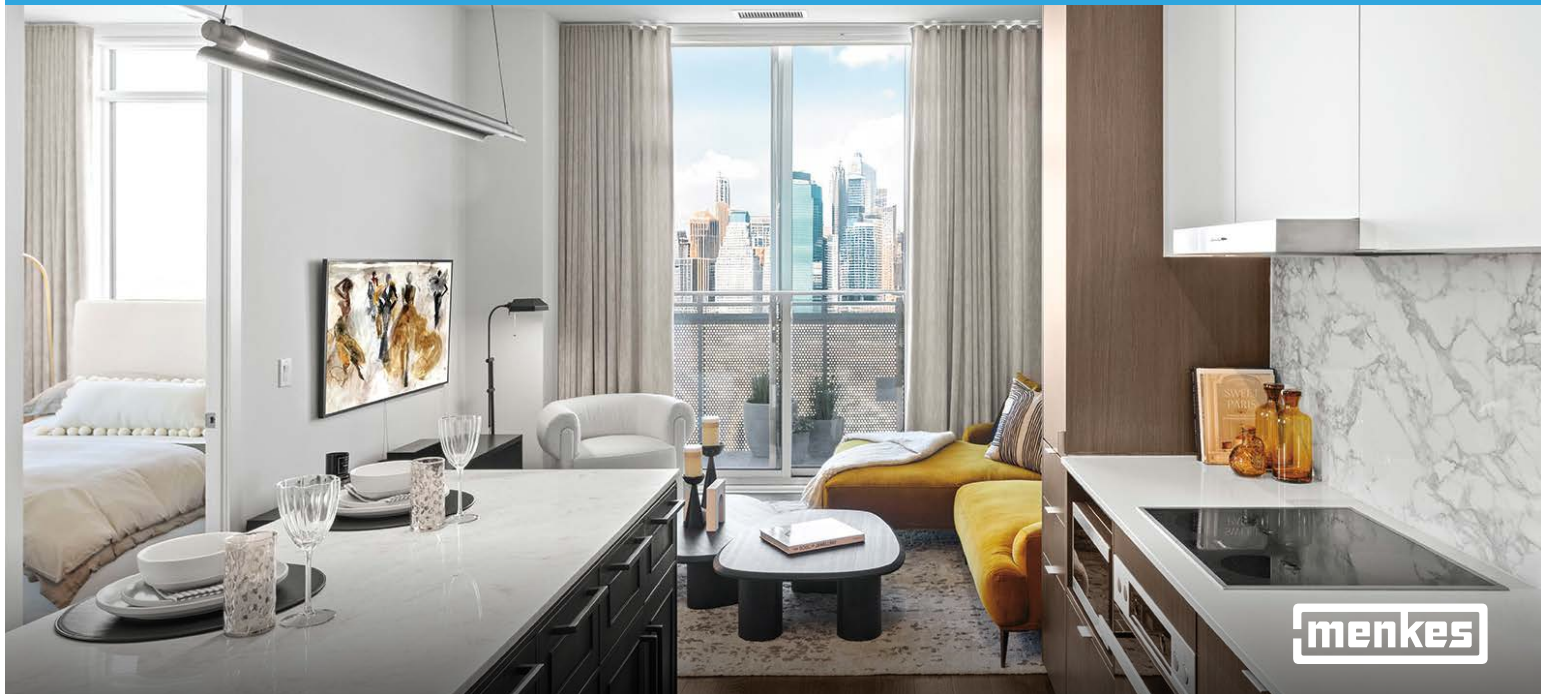

SOURCE GUIDE: DOWNTOWN TORONTO CONDO BONUS PRIZE

Foyer

Bench: Arc Solid Wood Bench; WAYFAIR
Side Table: T Red Travertine Side Table Tall; CB2
Art: Vintage Sign; METROPOLIS

Corridor

Mirror: Daniel; STRUCTUBE

Kitchen

Art: Wall Sculpture; WAYFAIR
Art: Print; ONI ONE

Dining Room

Counter Stool: Bellesa Upholstered Bar Stool, Metal; WAYFAIR
Island: Lydia Kitchen Island, Marble Top; WAYFAIR
Lighting: Pavilion LED Pendant, PD-65244-BK/AB; MONTREAL LIGHTING