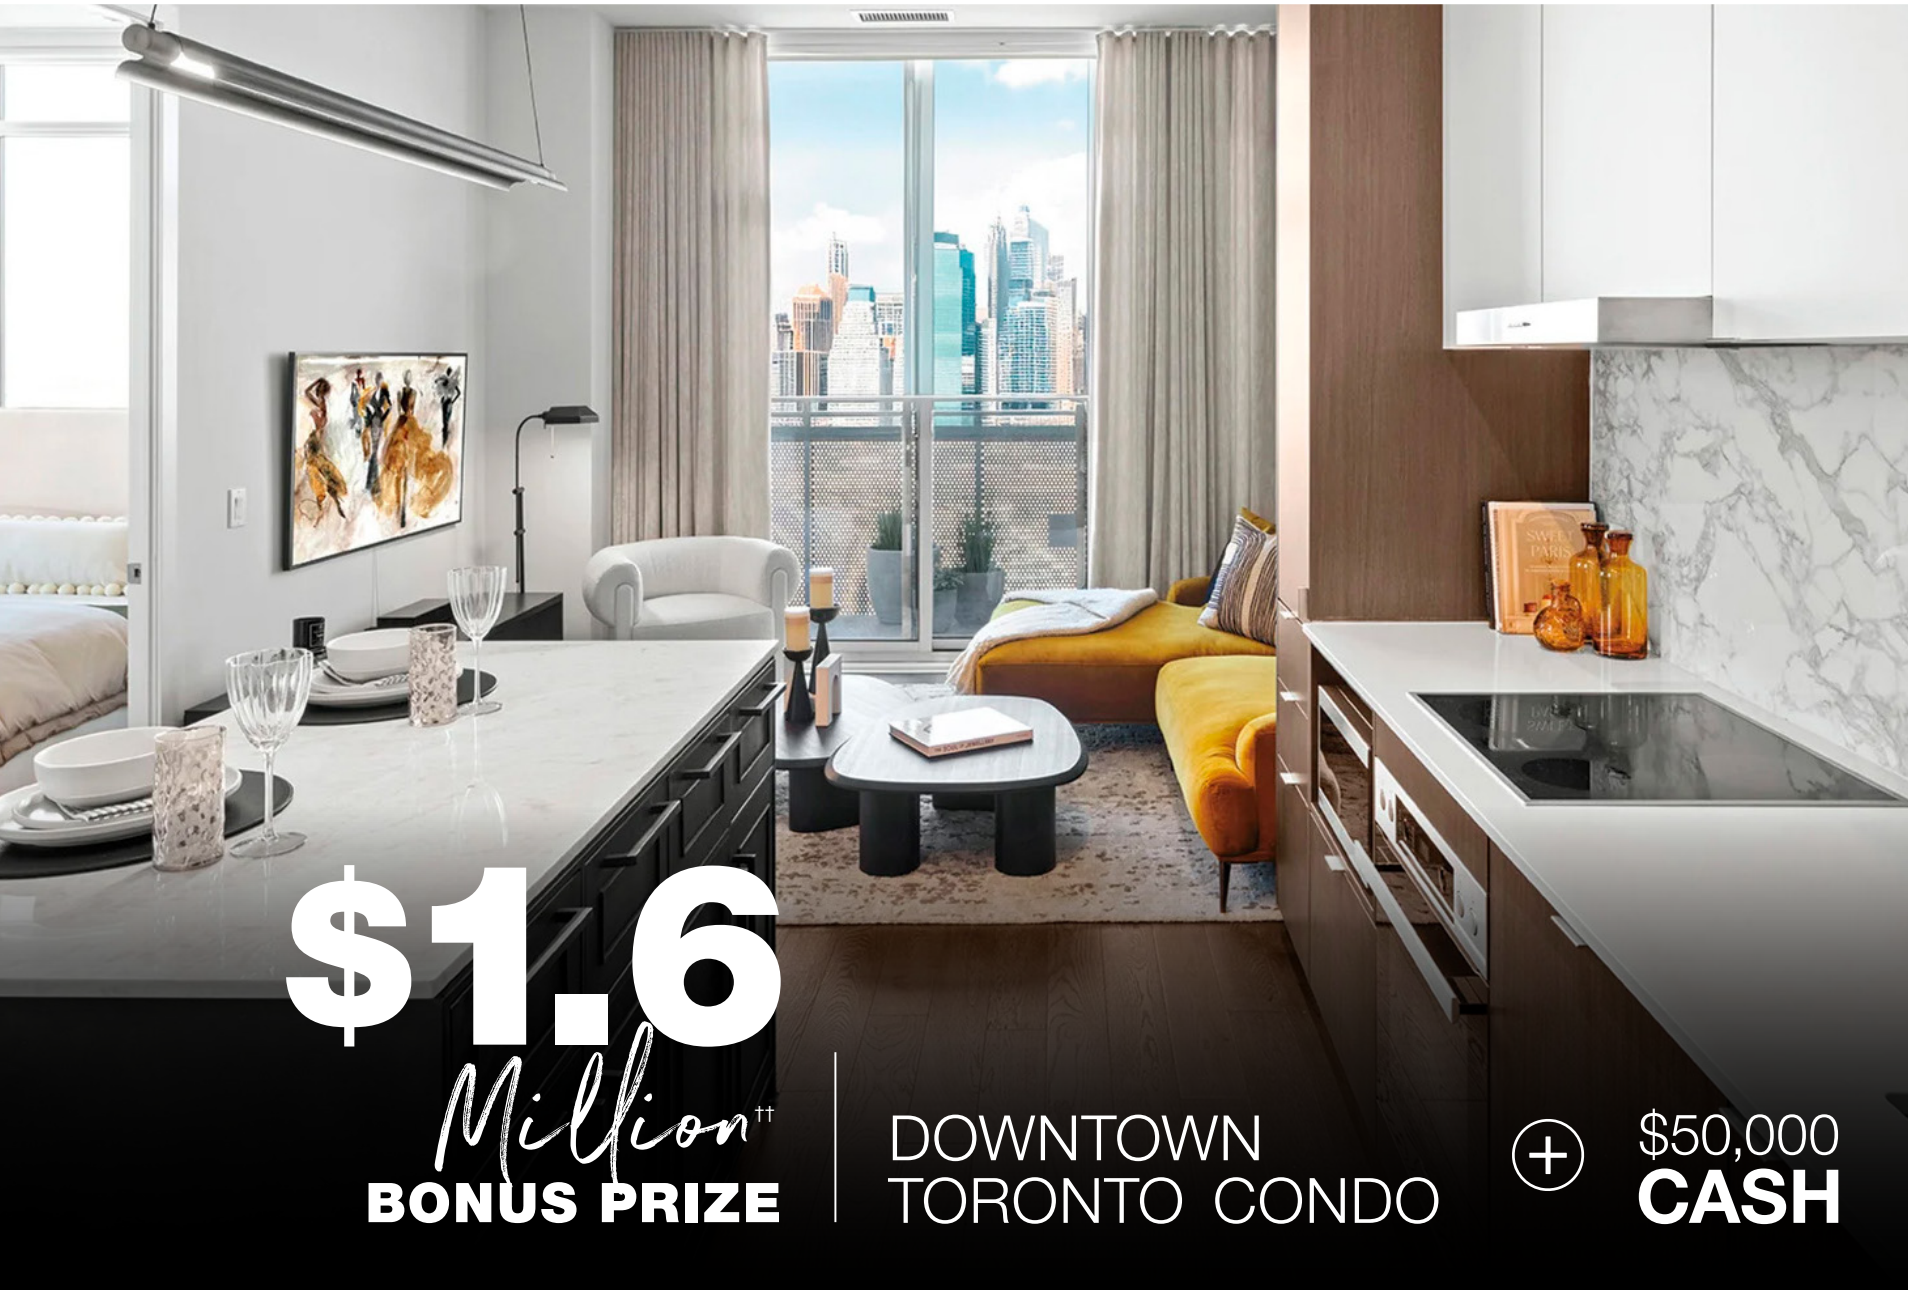

$1.6
Million^{††}
BONUS PRIZE

DOWNTOWN
TORONTO CONDO

$50,000
CASH

BONUS PRIZE DEADLINE: MIDNIGHT, MARCH 7