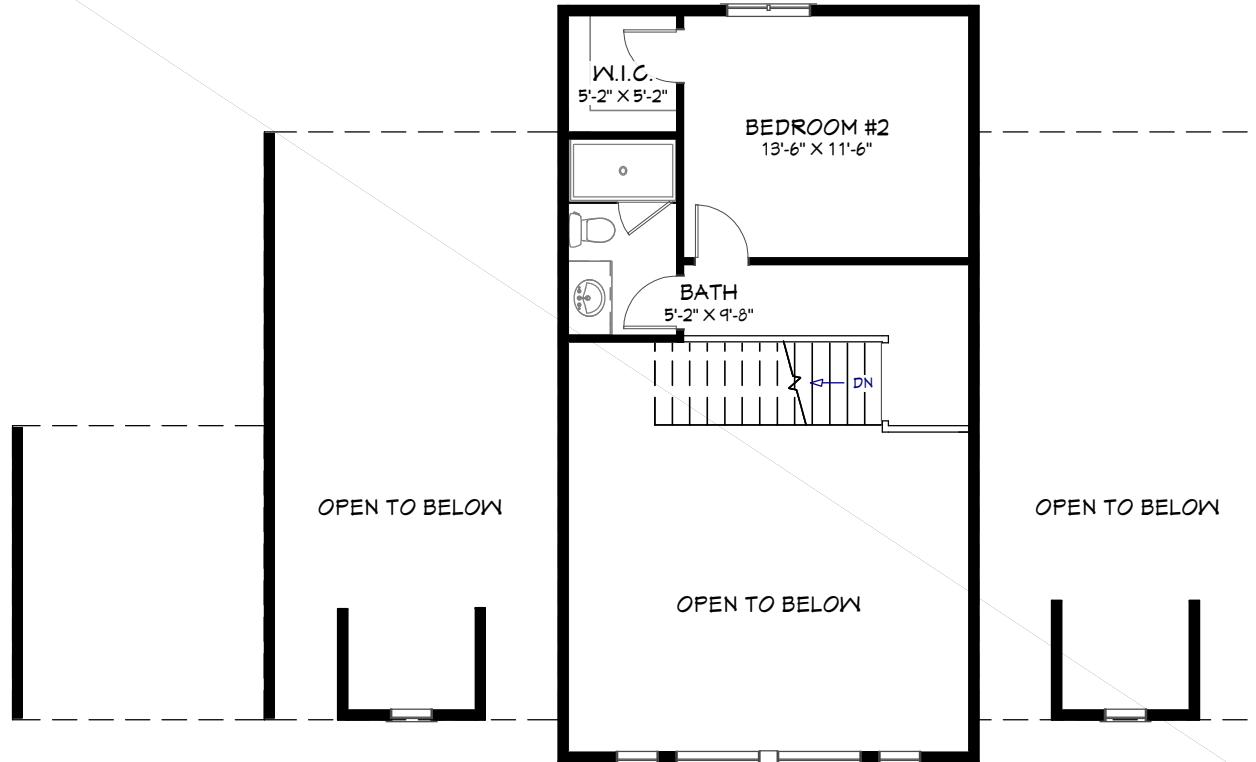

DIMENSIONS

Width: 66'
Depth: 44'

SPRING 2025 COTTAGE PRIZE

SQUARE FOOTAGE

Basement: 1,303 sq.ft.
Main Floor: 1,456 sq.ft.
Upper Floor: 340 sq.ft.
Total Living Area: **3,099 sq.ft.**

BASEMENT

Visit our website for more information
www.linwoodhomes.com

Designs, Images & Plans © Linwood Homes Ltd.

DIMENSIONS

Width: 66'
Depth: 44'

SPRING 2025 COTTAGE PRIZE

SQUARE FOOTAGE

Basement: 1,303 sq.ft.
Main Floor: 1,456 sq.ft.
Upper Floor: 340 sq.ft.
Total Living Area: **3,099 sq.ft.**

MAIN FLOOR

Visit our website for more information
www.linwoodhomes.com

Designs, Images & Plans © Linwood Homes Ltd.

DIMENSIONS

Width: 66'
Depth: 44'

SPRING 2025 COTTAGE PRIZE

SQUARE FOOTAGE

Basement: 1,303 sq.ft.
Main Floor: 1,456 sq.ft.
Upper Floor: 340 sq.ft.
Total Living Area: **3,099 sq.ft.**

UPPER FLOOR

Visit our website for more information
www.linwoodhomes.com

Designs, Images & Plans © Linwood Homes Ltd.