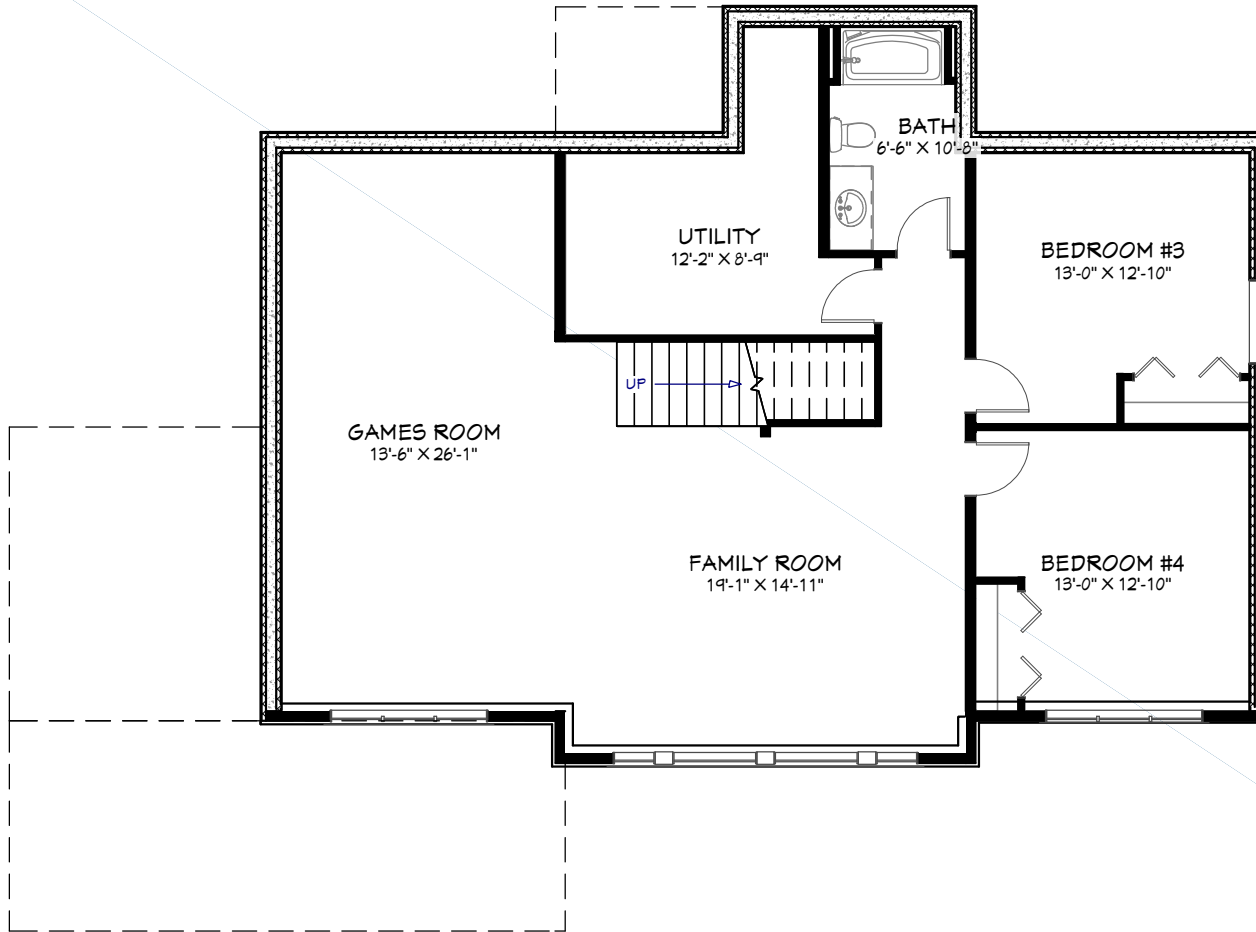

DIMENSIONS

Width: 66'
Depth: 44'

SPRING 2025 COTTAGE PRIZE

SQUARE FOOTAGE

Basement: 1,303 sq.ft.
Main Floor: 1,456 sq.ft.
Upper Floor: 340 sq.ft.
Total Living Area: **3,099 sq.ft.**

BASEMENT

Visit our website for more information
www.linwoodhomes.com

Designs, Images & Plans © Linwood Homes Ltd.

DIMENSIONS

Width: 66'
Depth: 44'

SPRING 2025 COTTAGE PRIZE

SQUARE FOOTAGE

Basement: 1,303 sq.ft.
Main Floor: 1,456 sq.ft.
Upper Floor: 340 sq.ft.
Total Living Area: **3,099 sq.ft.**

MAIN FLOOR

Visit our website for more information
www.linwoodhomes.com

Designs, Images & Plans © Linwood Homes Ltd.

DIMENSIONS

Width: 66'
Depth: 44'

SPRING 2025 COTTAGE PRIZE

SQUARE FOOTAGE

Basement: 1,303 sq.ft.
Main Floor: 1,456 sq.ft.
Upper Floor: 340 sq.ft.
Total Living Area: **3,099 sq.ft.**