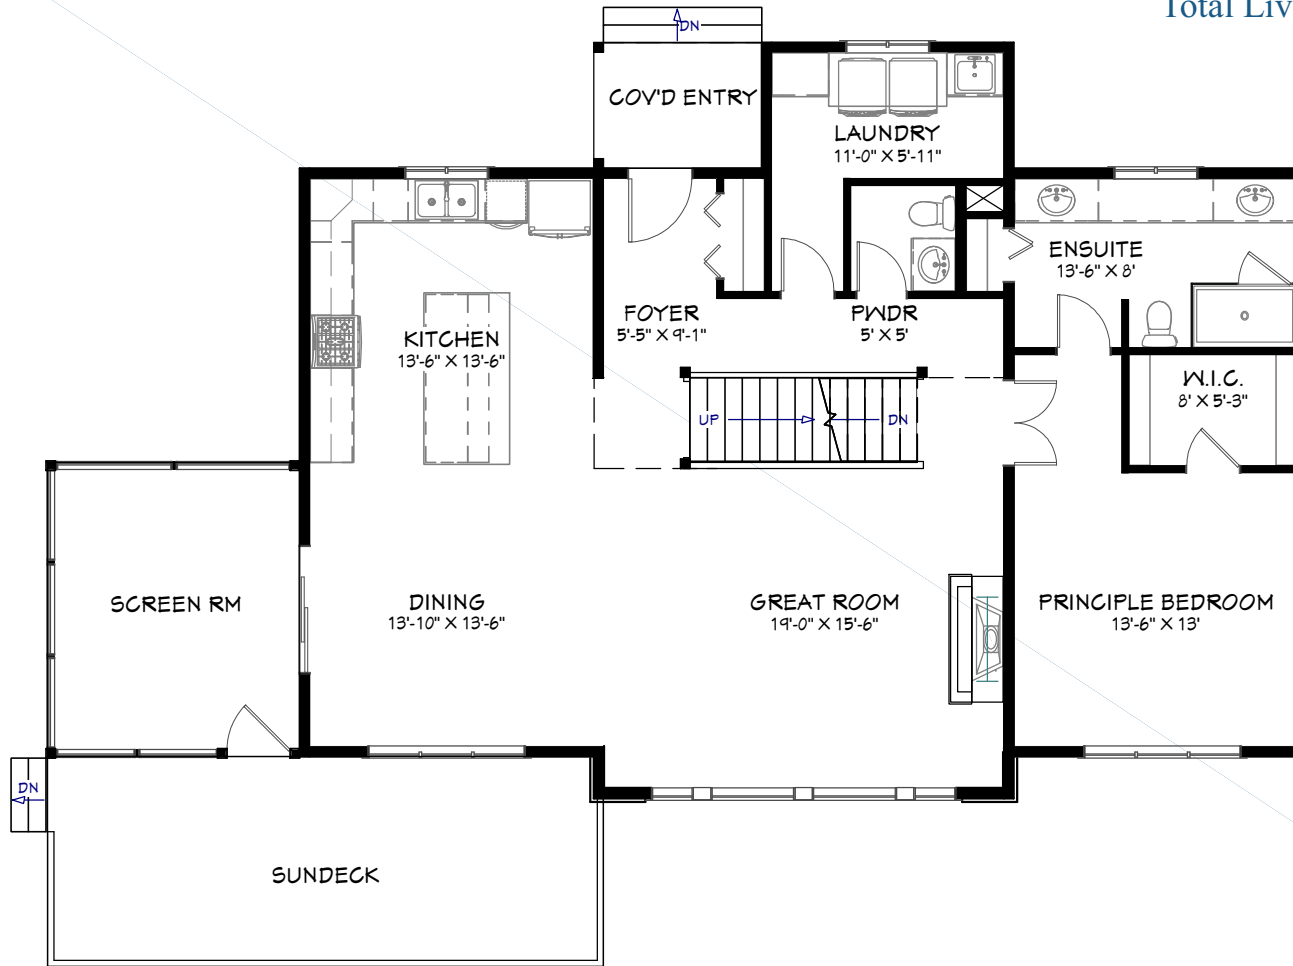

DIMENSIONS

Width: 66'
Depth: 44'

SPRING 2025 COTTAGE PRIZE

SQUARE FOOTAGE

Basement: 1,303 sq.ft.
Main Floor: 1,456 sq.ft.
Upper Floor: 340 sq.ft.
Total Living Area: **3,099 sq.ft.**

BASEMENT

Visit our website for more information
www.linwoodhomes.com

Designs, Images & Plans © Linwood Homes Ltd.

DIMENSIONS

Width: 66'
Depth: 44'

SPRING 2025 COTTAGE PRIZE

SQUARE FOOTAGE

Basement: 1,303 sq.ft.
Main Floor: 1,456 sq.ft.
Upper Floor: 340 sq.ft.
Total Living Area: **3,099 sq.ft.**

MAIN FLOOR

Visit our website for more information
www.linwoodhomes.com

Designs, Images & Plans © Linwood Homes Ltd.

DIMENSIONS

Width: 66'
Depth: 44'

SPRING 2025 COTTAGE PRIZE

SQUARE FOOTAGE

Basement: 1,303 sq.ft.
Main Floor: 1,456 sq.ft.
Upper Floor: 340 sq.ft.
Total Living Area: **3,099 sq.ft.**