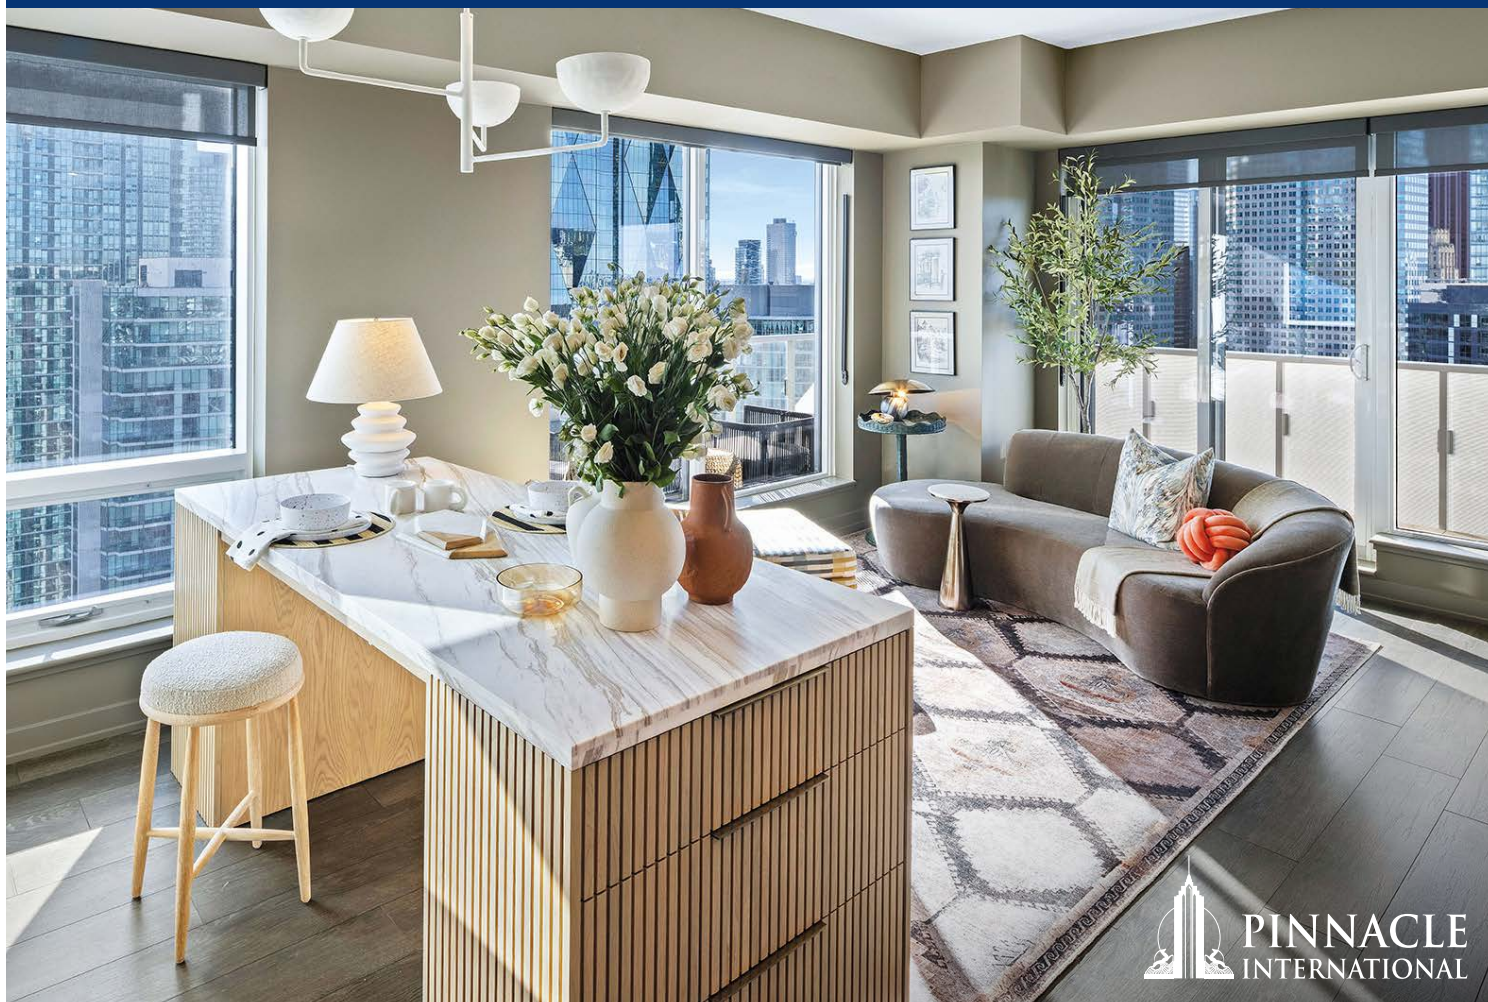

SOURCE GUIDE: DOWNTOWN TORONTO CONDO BONUS PRIZE

Foyer

Paint: Sparrow AF-720; Benjamin Moore

Wallpaper: Simply Sisal – Winfield
Thybony Natural Resources Vol 1 SKU
WNR1180.WT.0; Kravet

Ceiling Flush Mount Lighting: LED Disk
Light; DVI Polaris

Mirror: AllModern Beale Mirror; Wayfair

Art Plinth: SLD Custom

Accent Candle: SLD Custom

Den

Paint: Smokey Taupe 983; Benjamin
Moore

Mirror: Wrought Studio Gizella Mirror in
Cream; Wayfair

Accent Chair: Roswell Side Chair in Tan,
ELTE MKT

Console Table: Emerson Mappa Burl Desk,
Crate and Barrel

Art: Oversized Framed Art Print Capri,
SLD Custom

Pendant Light: Joosh Woven Ceiling
Pendant, SLD Custom

Drapes: Custom in Flying Ducks, Kravet,
SLD Custom

Rug: Gaia Ivory Multicolor Tufted Rug,
Ruggable

Table Lamp: SLD Custom

Tabletop Accessories: SLD Custom

Dog Bed: Custom in Flying Ducks, Kravet,
SLD Custom

Kitchen/Dining Room

Paint: Sparrow AF-720, Benjamin Moore

Art: Oversized Art Print Swimmer, SLD
Custom

Pendant Lighting: Verner 3-Tiered Pendant
Light, CB2

Kitchen Island: Batten 84" Island in Natural
Oak, Crate and Barrel

Counter Stools: Hobbs Cerused Natural
Oak Wood Counter Stool, Crate and
Barrel

Tabletop Accessories: SLD Custom

Ceramic Vases: SLD Custom

Table Lamp: Plaster Table Lamp Linen
Shade, SLD Custom

Custom Roller Blind: Sun Glow, Hemme
Custom

Bathroom

Paint: Anjou Pear AF-425, Benjamin Moore

Vanity Light: Marra Black Globe Wall
Sconce, CB2

Shower Curtain: Spencer Colour-
blocked Linen Shower Curtain, Pearl &
Lemongrass, Hemme

Art: Architectural Litho, SLD Custom

Vintage Art: Emily Carr, SLD Custom

Vase: Organic Tulip Vase in Cream Floral,
Vintage