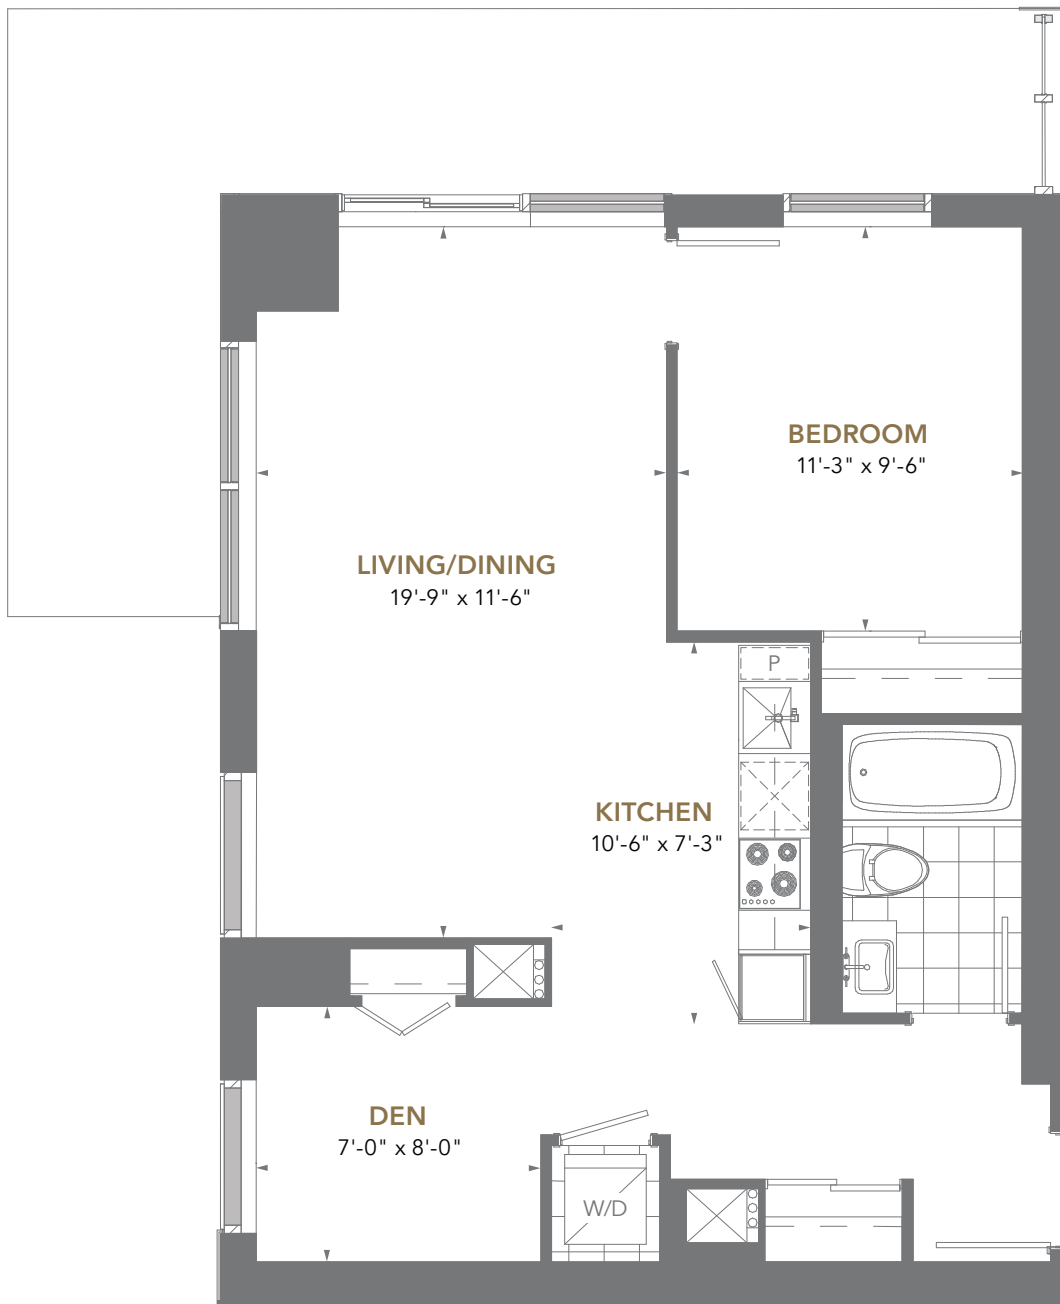

THE PRESTIGE

PINNACLE ONE YONGE

Residence 3704

1 Bedroom + Den

Suite Area: 696 sq. ft.
Balcony Area: 217 sq. ft.

Floor 37

PINNACLEONEYONGE.CA