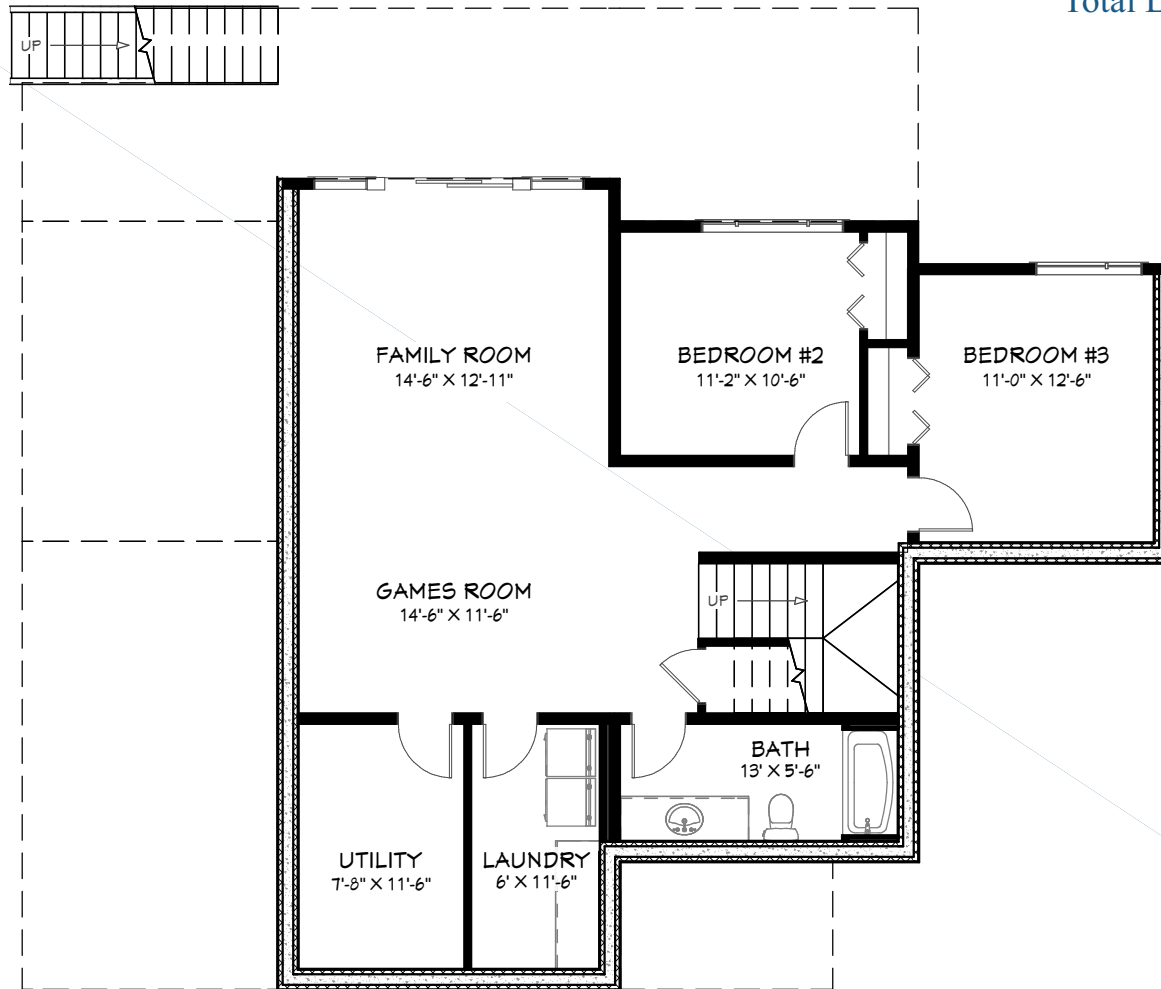

DIMENSIONS

Width: 54'
Depth: 46'

SUMMER 2024

SQUARE FOOTAGE

Walkout Basement: 1,087 sq.ft.
Main Floor: 1,196 sq.ft.
Total Living Area: 2,283 sq.ft.

WALKOUT BASEMENT

Visit our website for more information
www.linwoodhomes.com

Designs, Images & Plans © Linwood Homes Ltd.

DIMENSIONS

Width: 54'
Depth: 46'

SUMMER 2024

SQUARE FOOTAGE

Walkout Basement: 1,087 sq.ft.
Main Floor: 1,196 sq.ft.
Total Living Area: 2,283 sq.ft.

MAIN FLOOR

Visit our website for more information
www.linwoodhomes.com