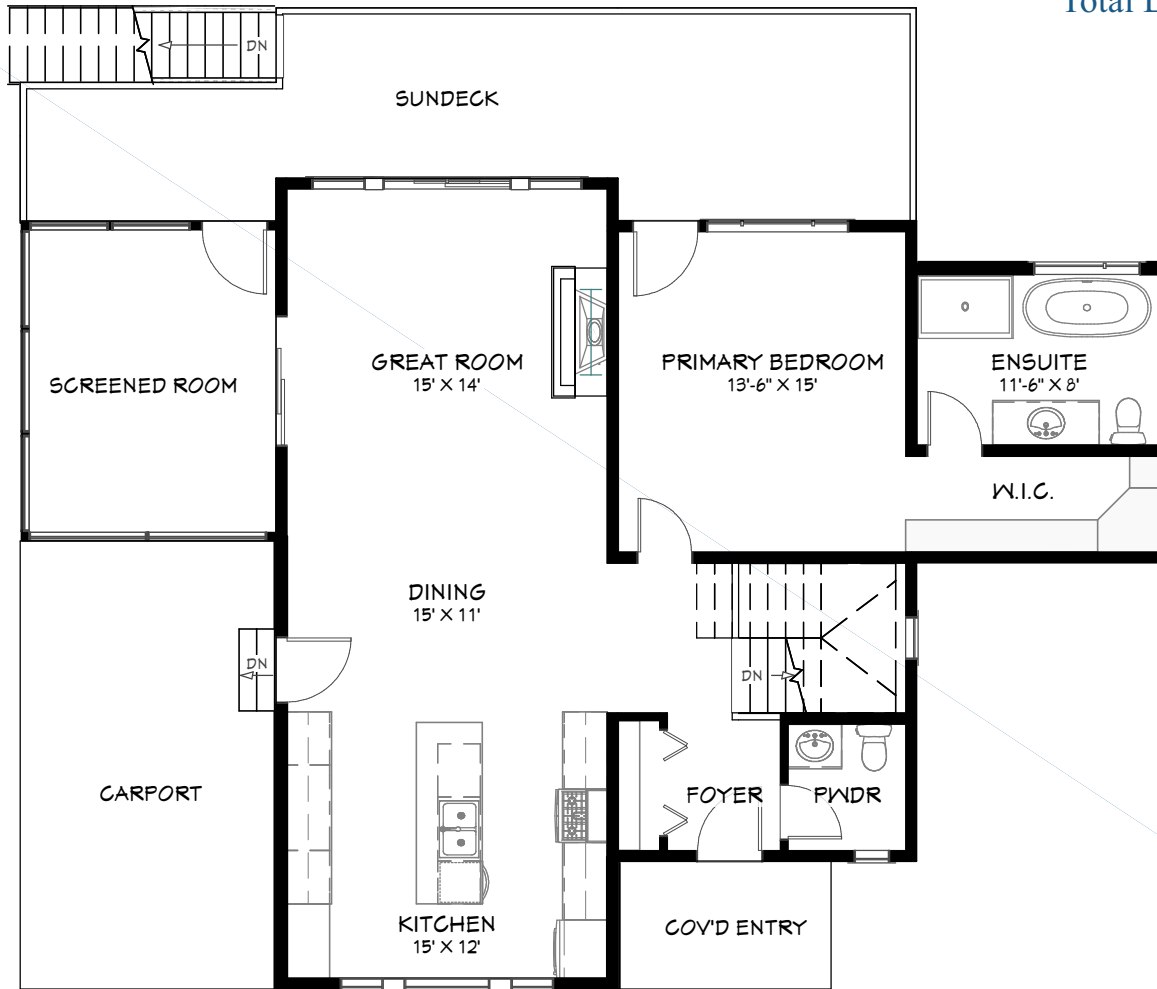

DIMENSIONS

Width: 54'
Depth: 46'

SUMMER 2024

SQUARE FOOTAGE

Walkout Basement: 1,087 sq.ft.
Main Floor: 1,196 sq.ft.
Total Living Area: 2,283 sq.ft.

WALKOUT BASEMENT

Visit our website for more information
www.linwoodhomes.com

Designs, Images & Plans © Linwood Homes Ltd.

DIMENSIONS

Width: 54'
Depth: 46'

SUMMER 2024

SQUARE FOOTAGE

Walkout Basement: 1,087 sq.ft.
Main Floor: 1,196 sq.ft.
Total Living Area: 2,283 sq.ft.

MAIN FLOOR

Visit our website for more information
www.linwoodhomes.com