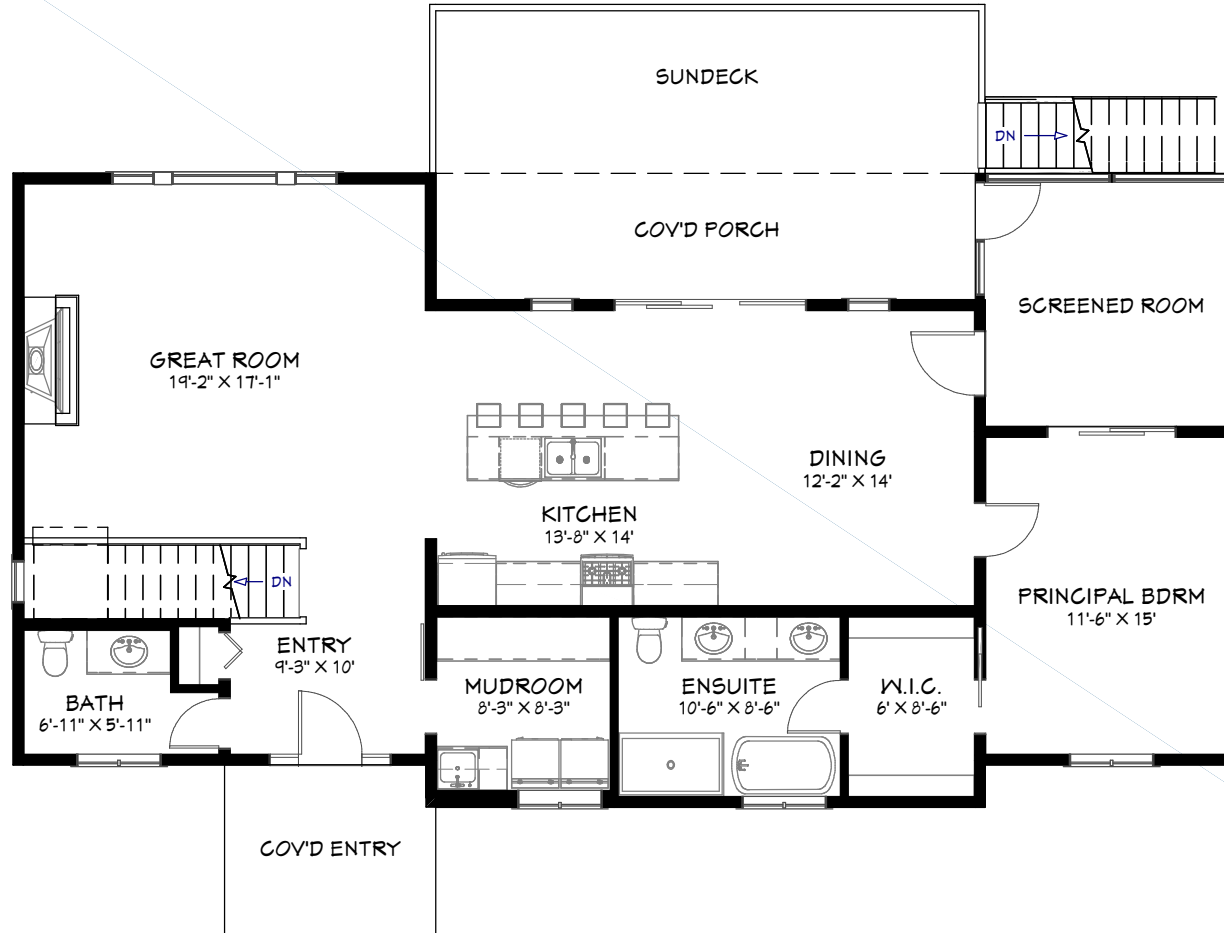

DIMENSIONS

Width: 58'
Depth: 44'

SPRING 2024

SQUARE FOOTAGE

Walkout Basement: 1,233 sq.ft.
Main Floor: 1,377 sq.ft.
Total Living Area: 2,610 sq.ft.

WALKOUT BASEMENT

Visit our website for more information
www.linwoodhomes.com

Designs, Images & Plans © Linwood Homes Ltd.

DIMENSIONS

Width: 58'
Depth: 44'

SPRING 2024

SQUARE FOOTAGE

Walkout Basement: 1,233 sq.ft.
Main Floor: 1,377 sq.ft.
Total Living Area: 2,610 sq.ft.

MAIN FLOOR

Visit our website for more information
www.linwoodhomes.com