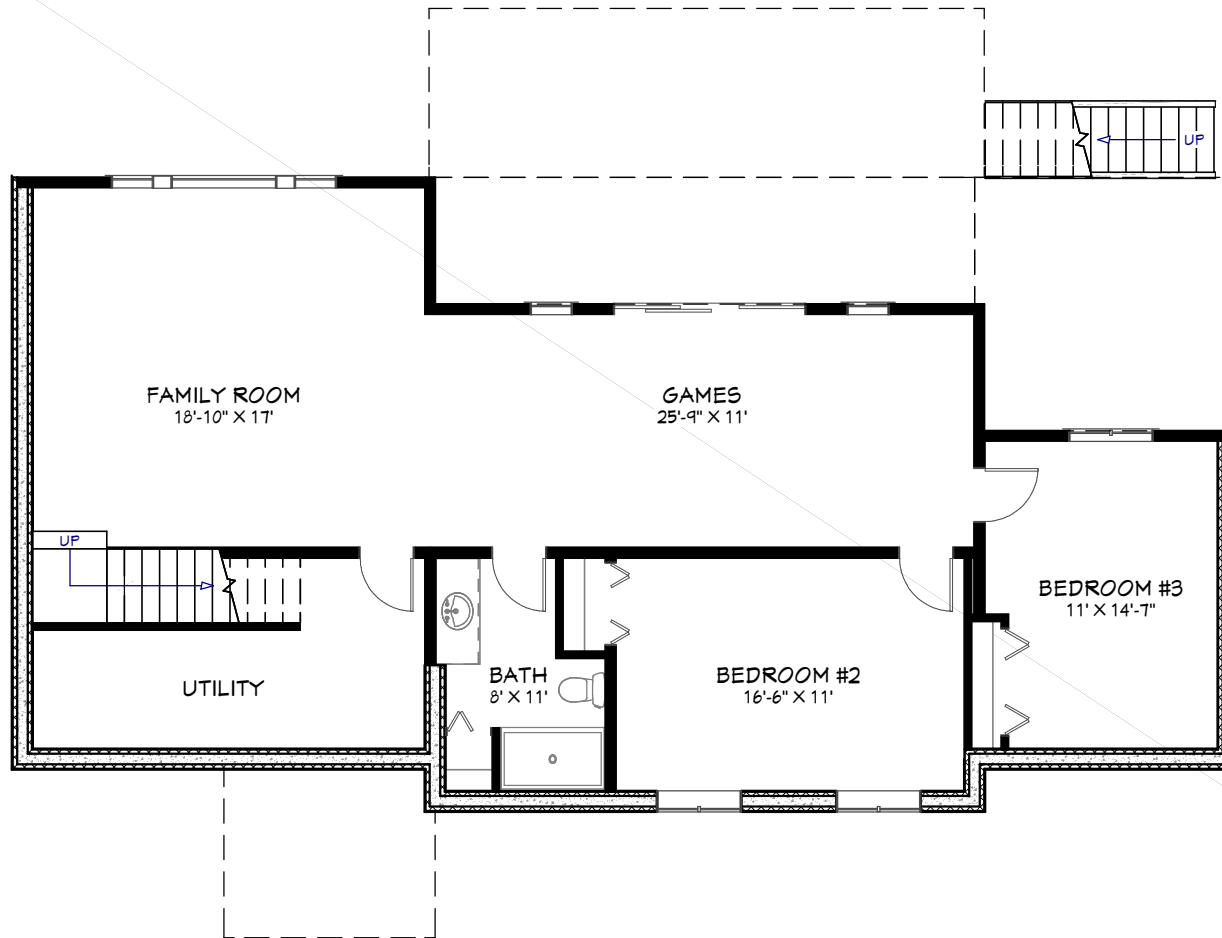

DIMENSIONS

Width: 58'
Depth: 44'

SPRING 2024

SQUARE FOOTAGE

Walkout Basement: 1,233 sq.ft.
Main Floor: 1,377 sq.ft.
Total Living Area: 2,610 sq.ft.

WALKOUT BASEMENT

Visit our website for more information
www.linwoodhomes.com

Designs, Images & Plans © Linwood Homes Ltd.

DIMENSIONS

Width: 58'
Depth: 44'

SPRING 2024

SQUARE FOOTAGE

Walkout Basement: 1,233 sq.ft.
Main Floor: 1,377 sq.ft.
Total Living Area: 2,610 sq.ft.

MAIN FLOOR

Visit our website for more information
www.linwoodhomes.com