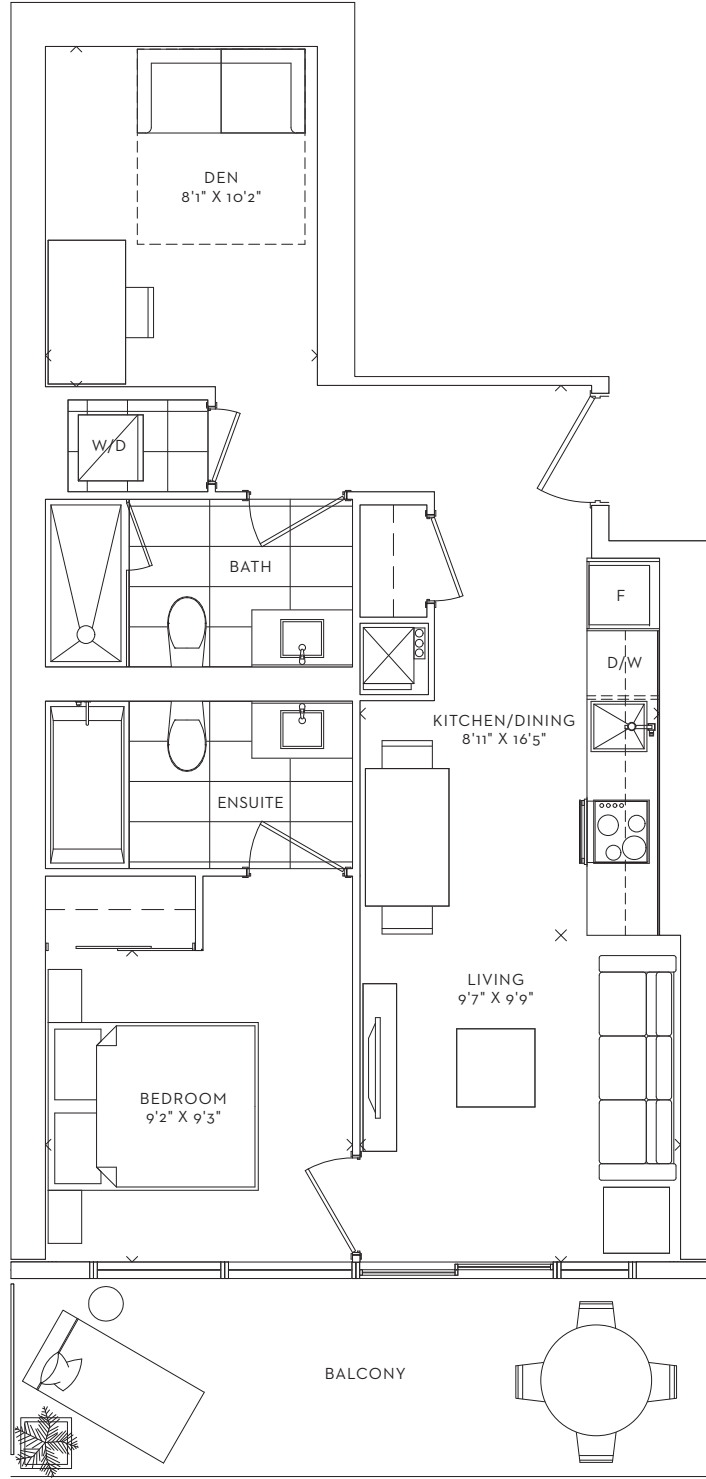

OCEAN
ONE BEDROOM + DEN
INTERIOR 663 SF
BALCONY 114 SF
TOTAL 777 SF

FLOORS 50-75

*Prices, sizes and specifications subject to change without notice, E.&O.E. The dimensions shown of this plan are approximate and subject to normal construction variances. Actual useable floor space within the unit may vary from any stated floor areas or dimensions on this plan. Furniture is displayed for illustration purposes only and does not necessarily reflect the electrical plan for the suite. Suites are sold unfurnished. For more information on the method used for calculating the floor area of any unit, reference should be made to Builder Bulletin No. 22 published by Tarion.